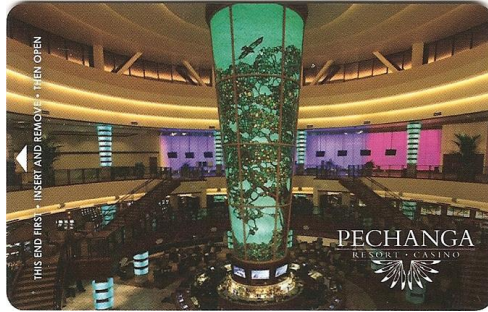

April 2008 Room Keys

California – Pechanga Casino

Mfr: None.

Contributor: Larry and Alice Kopp

California – Pechanga Casino

Mfr: None.