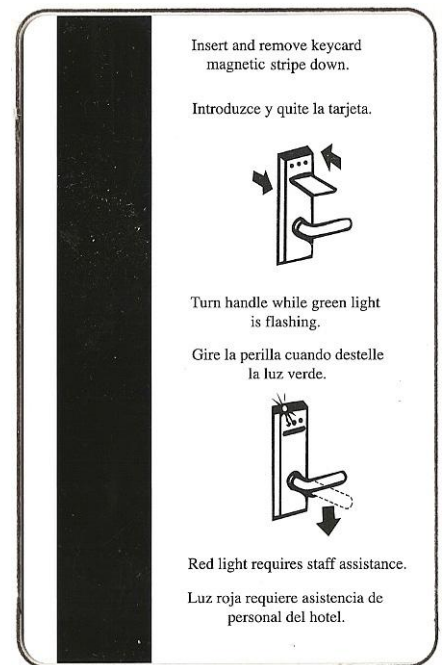

Contributor: Larry and Alice Kopp

Insert and remove keycard magnetic stripe down.

Introduzca y quite la tarjeta.

Turn handle while green light is flashing.

Gire la perilla cuando destelle la luz verde.

Red light requires staff assistance.

Luz roja requiere asistencia de personal del hotel.

Insert and remove keycard magnetic stripe down.

Introduzca y quite la tarjeta.

Turn handle while green light is flashing.

Gire la perilla cuando destelle la luz verde.

Red light requires staff assistance.

Luz roja requiere asistencia de personal del hotel.

April 2008 Room Keys

California – Pechanga Casino

Mfr: None.

Contributor: Larry and Alice Kopp

New Jersey – Trump Marina.

New room key.

Mfr: Innovative (I in circle).

Contributor: Barry Hauptman

April 2008 Room Keys

New Jersey – Trump Marina.

New room key.

Mfr: Innovative (I in circle).

Contributor: Barry Hauptman