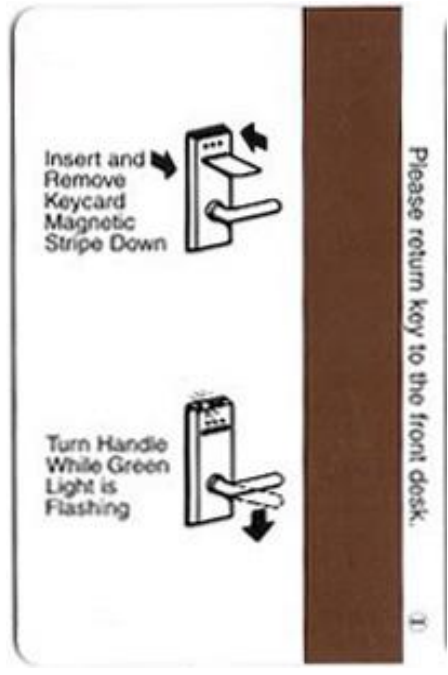

Contributor: Larry and Alice Kopp

Insert and remove keycard magnetic stripe down.

Introduzca y quite la tarjeta.

Turn handle while green light is flashing.

Gire la perilla cuando destelle la luz verde.

Red light requires staff assistance.

Luz roja requiere asistencia de personal del hotel.

Insert and remove keycard magnetic stripe down.

Introduzca y quite la tarjeta.

Turn handle while green light is flashing.

Gire la perilla cuando destelle la luz verde.

Red light requires staff assistance.

Luz roja requiere asistencia de personal del hotel.

April 2008 Room Keys

California – Pechanga Casino

Mfr: None.

Contributor: Larry and Alice Kopp

New Jersey – Trump Marina.

New room key.

Mfr: Innovative (I in circle).

Contributor: Barry Hauptman

April 2008 Room Keys

New Jersey – Trump Marina.

New room key.

Mfr: Innovative (I in circle).

Contributor: Barry Hauptman