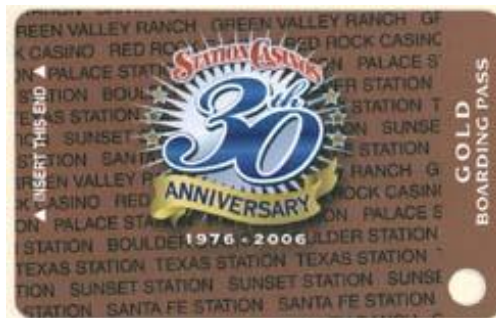

Nevada – Station Casino Multiple Casinos Slot Card.

New “Gold” card. Special 30th Anniversary slot card with a very short limited edition.

Contributor: Larry and Alice Kopp