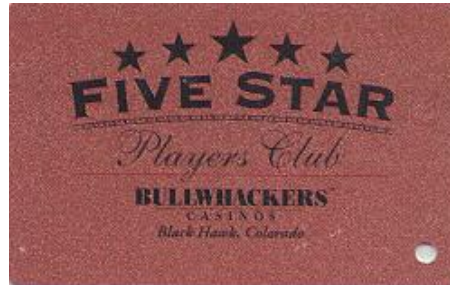

California - Jackson Rancheria,
Jackson

Dreamcatcher's Club – Classic new
design

This flyer shows all the new levels at
this casino.

Contributor: Moses Jardin

Colorado – Bullwhackers, Black Hawk

Five Star Players Club – glittery
copper low level card. The word
Bullwhackers front and reverse are a
bolder type.

Mfr: ACC

Contributor: Esther Barker

Colorado – Bullwhackers, Black Hawk

Five Star Players Club – silver level
card. Same as previous version except
mfr.

Mfr: ACC

Contributor: Esther Barker

Colorado – Bullwhackers, Black Hawk
Five Star Temporary Card.

Has **Gambling Problem phone No.** on
obverse. Black Hawk, Colorado
removed

Contributor: Esther Barker

Colorado – Triple Play Club, Cripple
Creek (Brass Ass, Midnight Rose and
J.P. McGills)

New design and color. Now have 3
levels. This is the lowest level (cpi
2033336). Others are Gold (cpi
2033456) and Platinum (2033455).

Contributor: Esther Barker

Colorado – Colorado Grande Casino.
New "Grande Rewards Club" card,
probably entry level.

Mfr: None.

Contributor: Chuck Mades

Mississippi – Ship Island Casino Resort
Casino.

New "Island View Club" card. (Name
& Account No. removed)