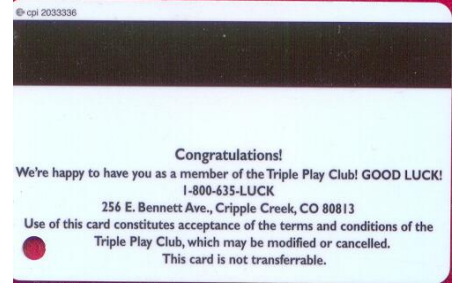

Has **Gambling Problem phone No.** on
obverse. Black Hawk, Colorado
removed

Contributor: Esther Barker

Colorado – Triple Play Club, Cripple
Creek (Brass Ass, Midnight Rose and
J.P. McGills)

New design and color. Now have 3
levels. This is the lowest level (cpi
2033336). Others are Gold (cpi
2033456) and Platinum (2033455).

Contributor: Esther Barker

Colorado – Colorado Grande Casino.
New "Grande Rewards Club" card,
probably entry level.

Mfr: None.

Contributor: Chuck Mades

Mississippi – Ship Island Casino Resort
Casino.

New "Island View Club" card. (Name
& Account No. removed)